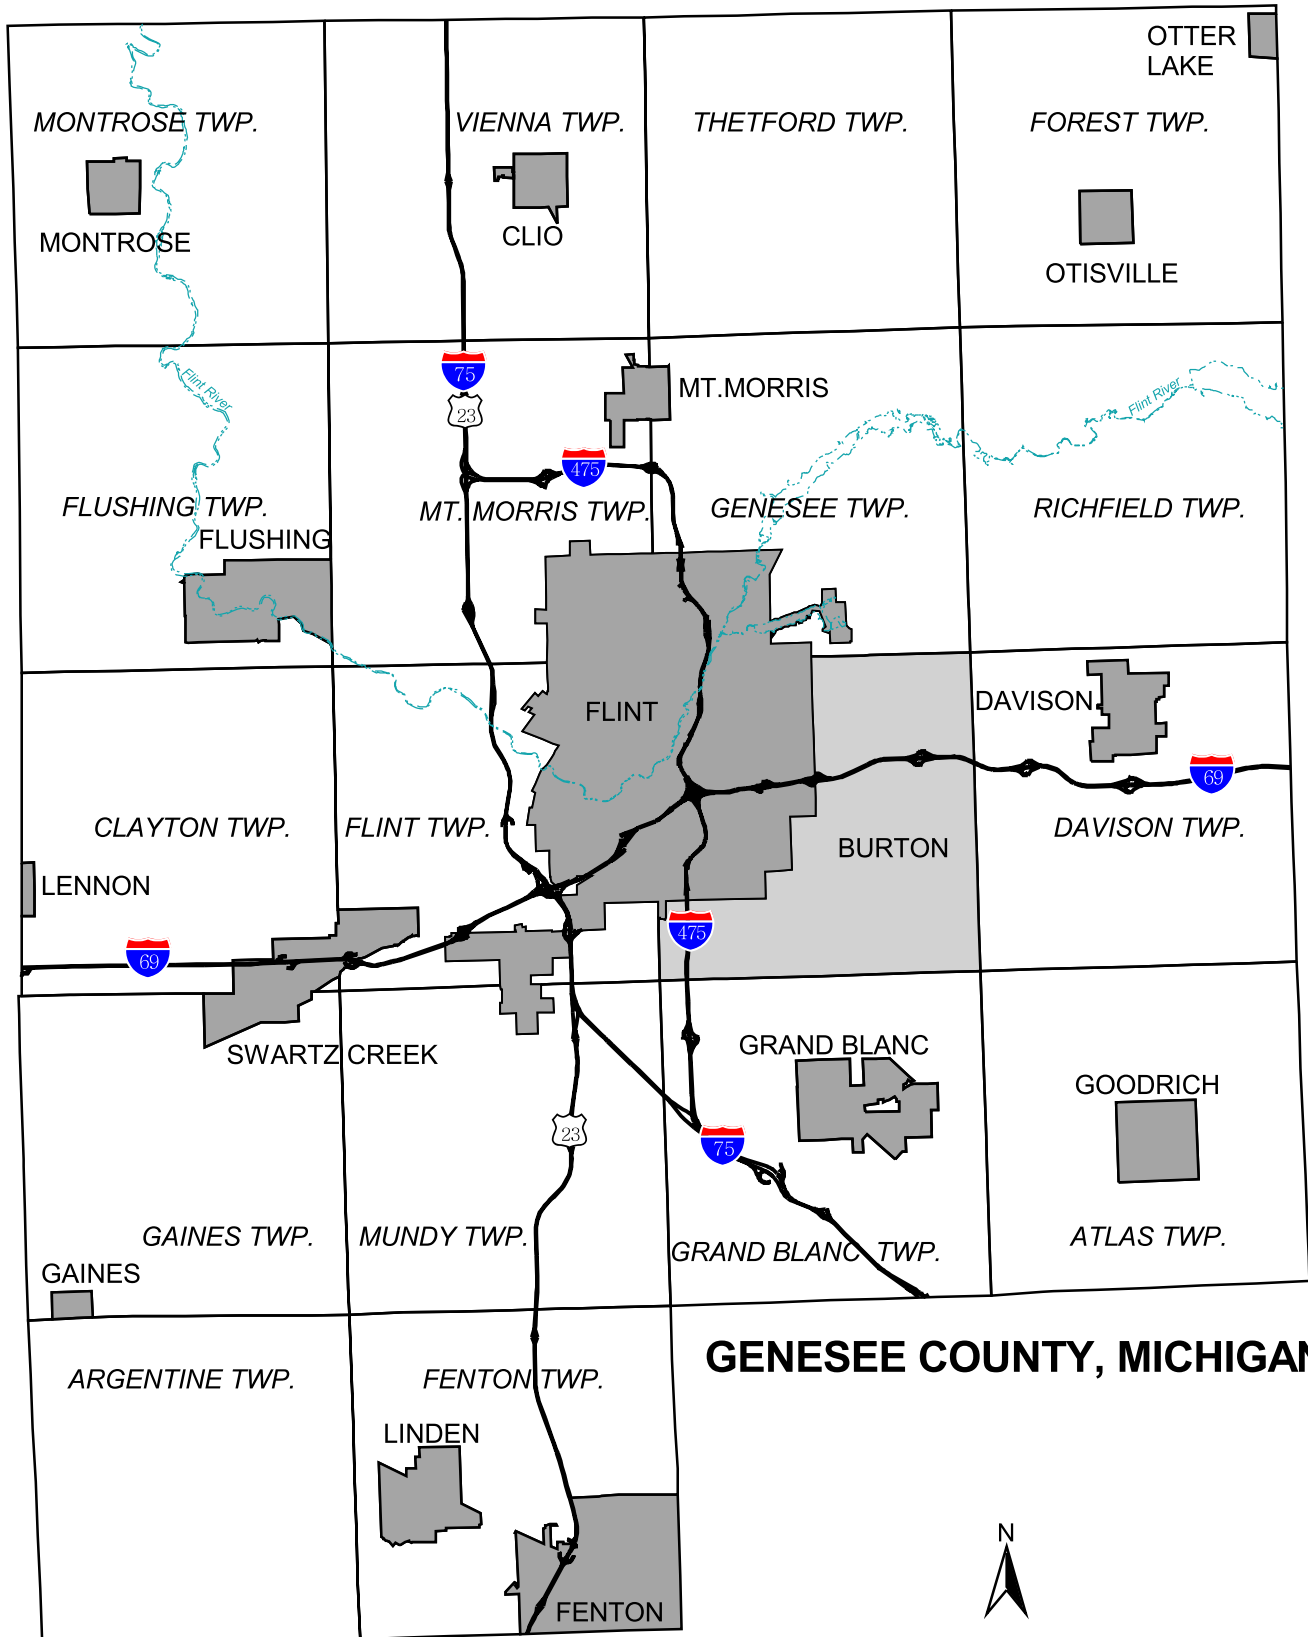

P Indicates Public Parking areas

Use Court St. Exit
I-475 from
Saginaw

Family Independence Agency

McCree Courts &
Human Services

Genesee County
Court House

City of Flint
Municipal Complex

Haley Building

McAvinchey
Building

Use Saginaw St. Exit
I-69 from
Port Huron

Gulliver Building

Genesee
County Jail

Genesee County
Administration

Use Saginaw St. Exit
I-69 from I-75
& Lansing

Use Court St. Exit
I-475 from
Detroit

GENESEE COUNTY, MICHIGAN