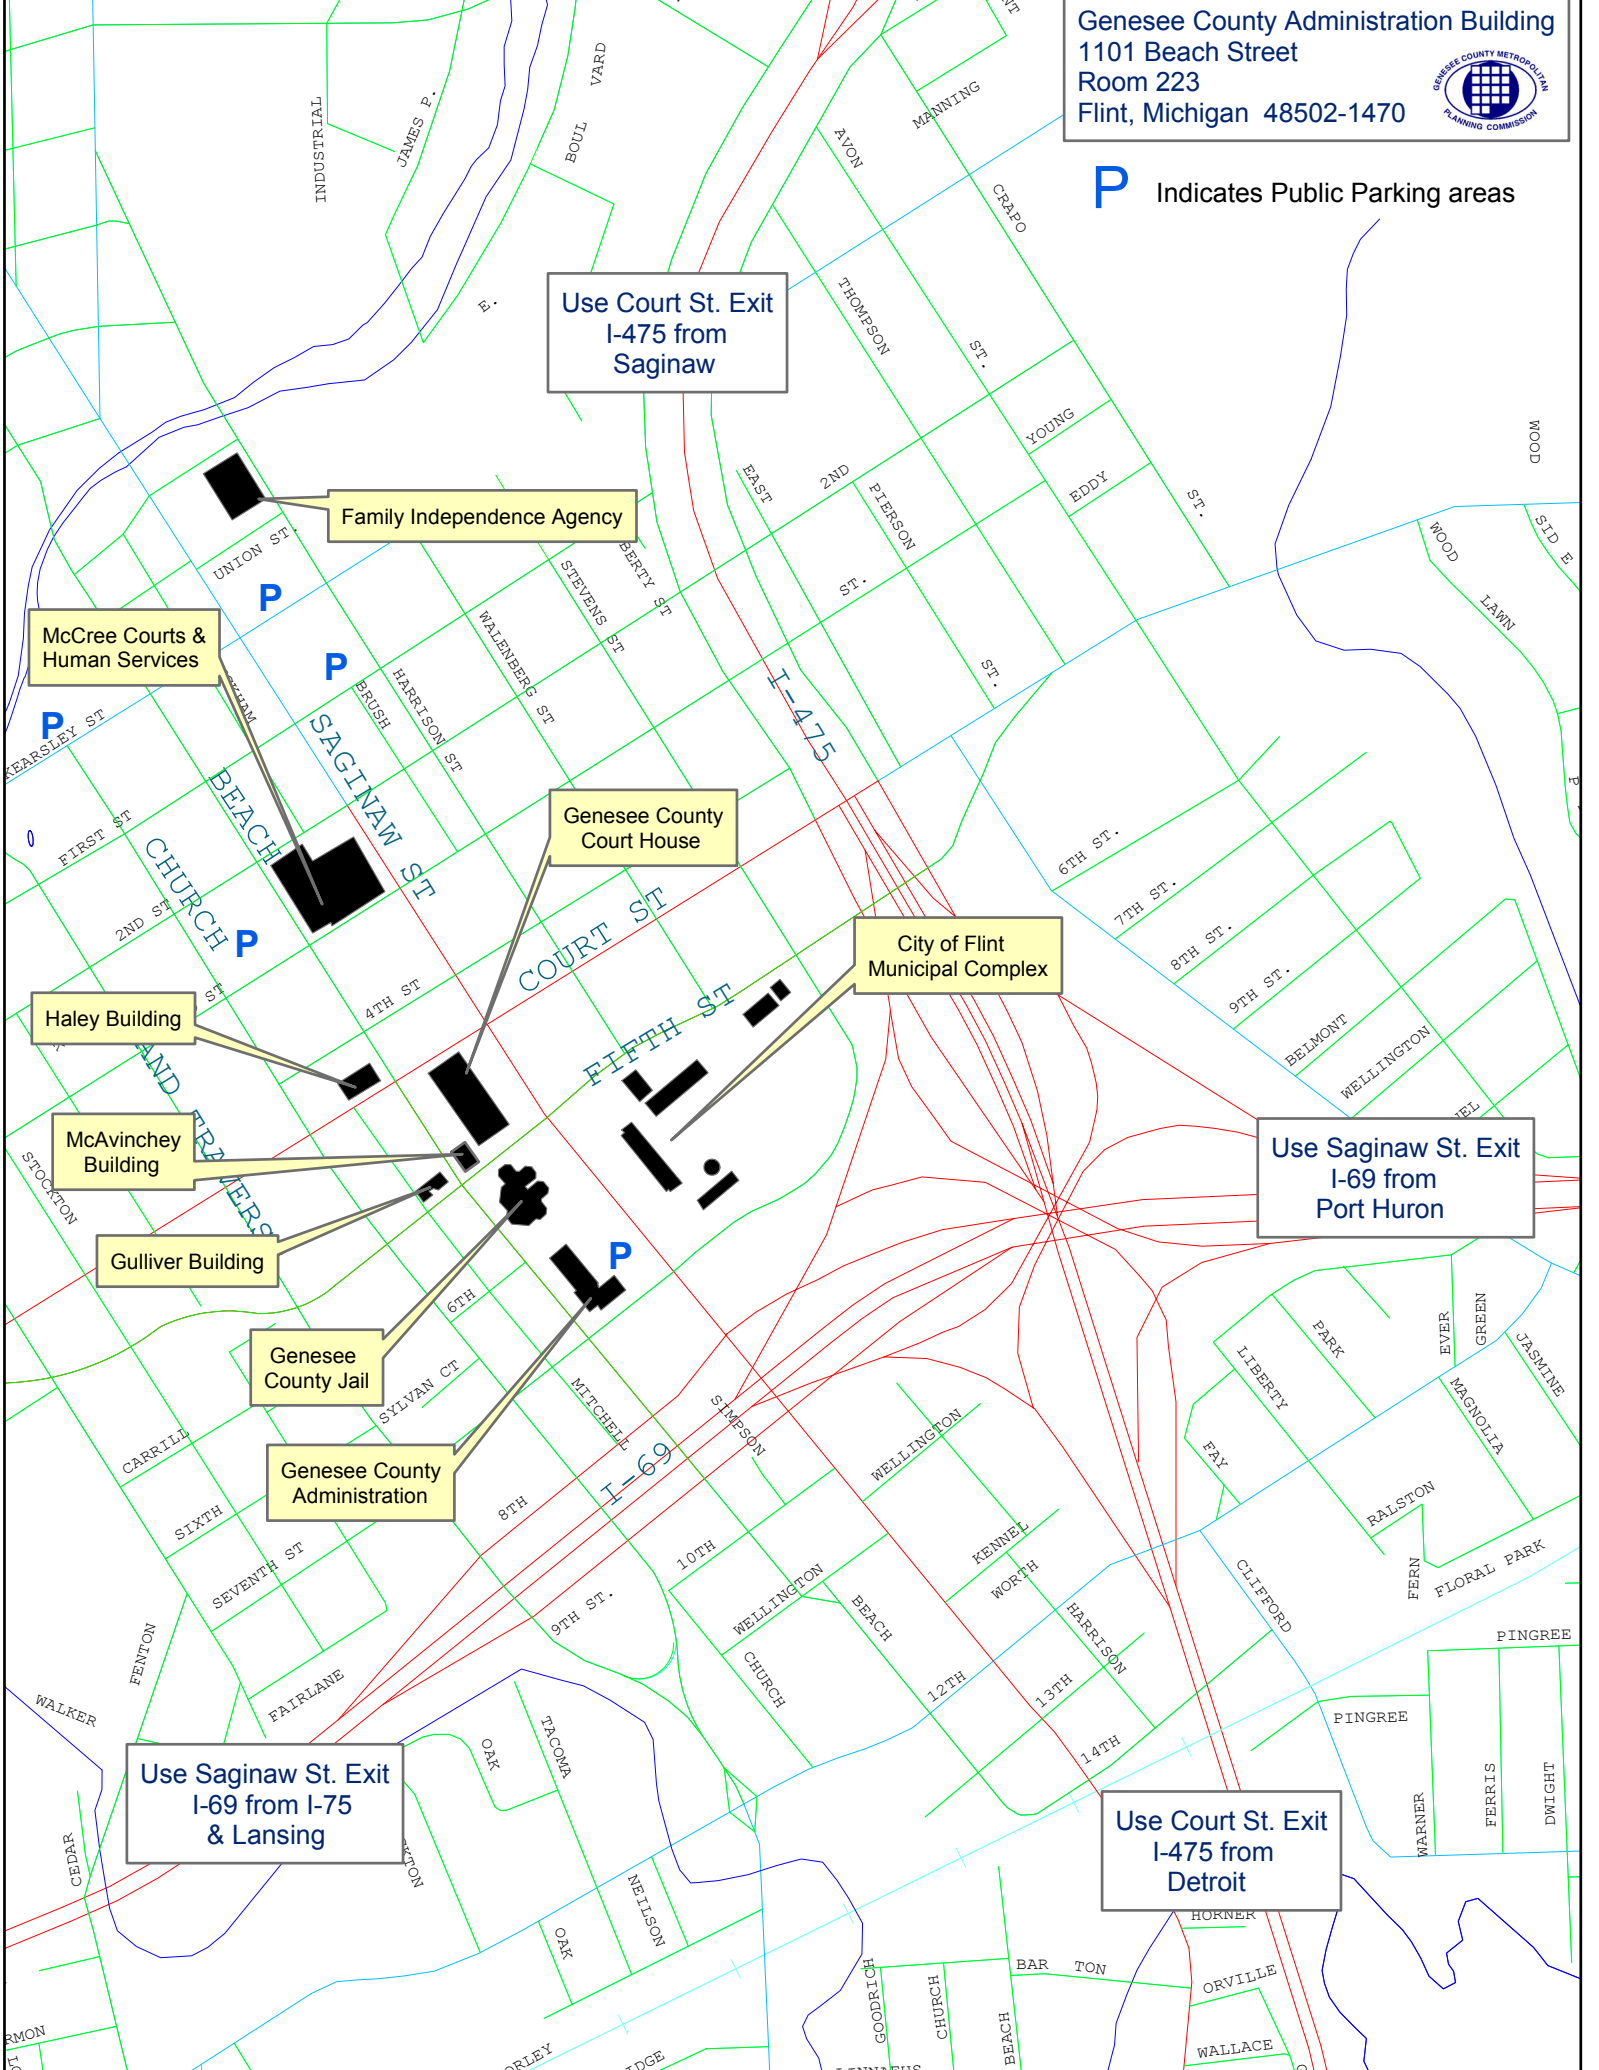

P Indicates Public Parking areas

Use Court St. Exit
I-475 from
Saginaw

Family Independence Agency

McCree Courts &
Human Services

Genesee County
Court House

City of Flint
Municipal Complex

Haley Building

McAvinchey
Building

Use Saginaw St. Exit
I-69 from
Port Huron

Gulliver Building

Genesee
County Jail

Genesee County
Administration

Use Saginaw St. Exit
I-69 from I-75
& Lansing

Use Court St. Exit
I-475 from
Detroit

GENESEE COUNTY, MICHIGAN