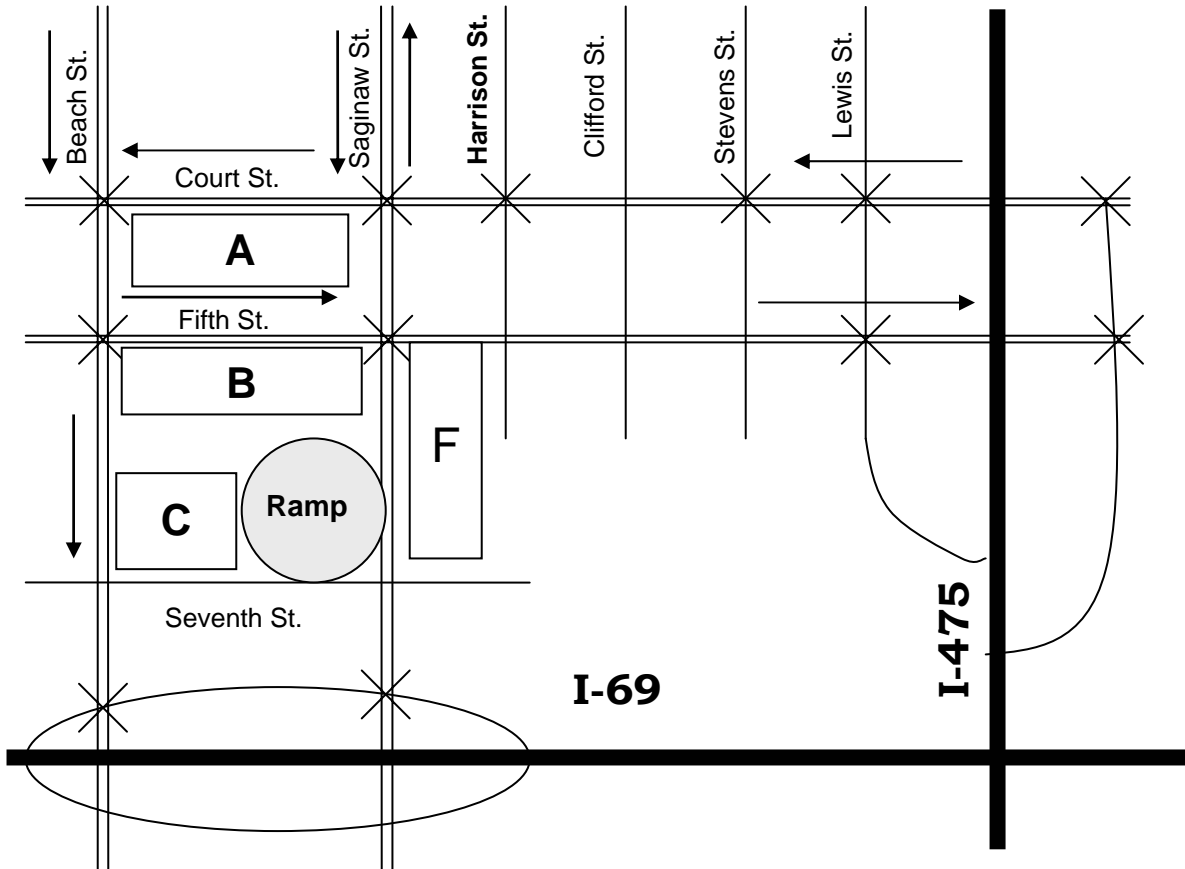

DIRECTIONS TO THE GENESEE COUNTY ADMINISTRATION BUILDING

If you are traveling on **I-69**, take that to the **Saginaw Street Exit**. Travel north (toward downtown Flint) on **Saginaw Street** one (1) block to **Seventh Street**. Turn left onto **Seventh Street** and immediately to your right will be a public parking ramp.

If you are traveling north **I-75** to north **I-475**, get off at the **Downtown Court Street Exit** and turn left onto **Court Street**. Take **Court** to **Beach Street** and turn left again. Take **Beach Street** to **Seventh Street** and make another left. The parking area is just past our building (on the left) on the corner of **Beach** and **Seventh**.

- A. Court House
- B. New Jail
- C. County Administration Building
- F. Flint City Hall
- X. Traffic Lights